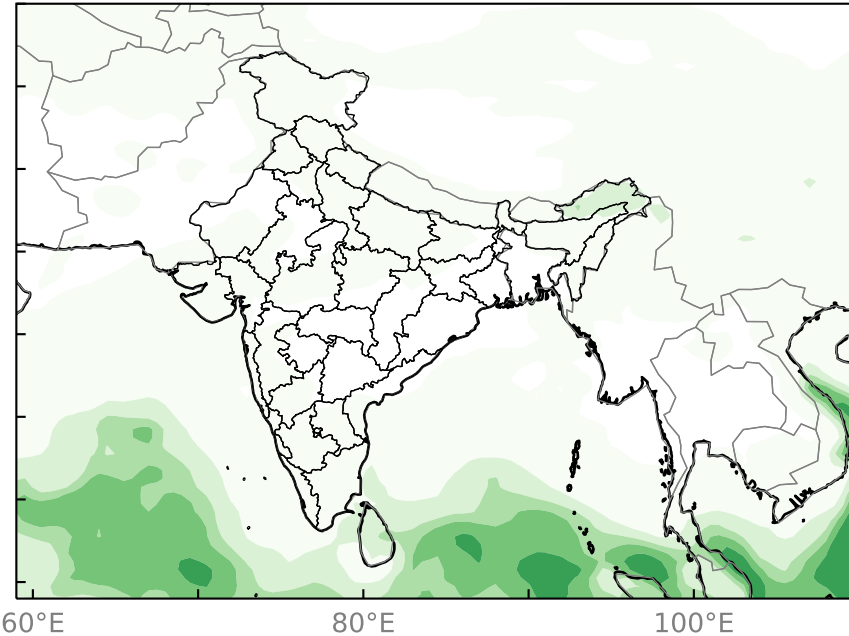

NCMRWF Extended Range Forecasts: 20241212

Precipitation (mm/day)

Week 1: 13Dec-19Dec

Week 2: 20Dec-26Dec

Week 3: 27Dec-02Jan

Week 4: 03Jan-09Jan