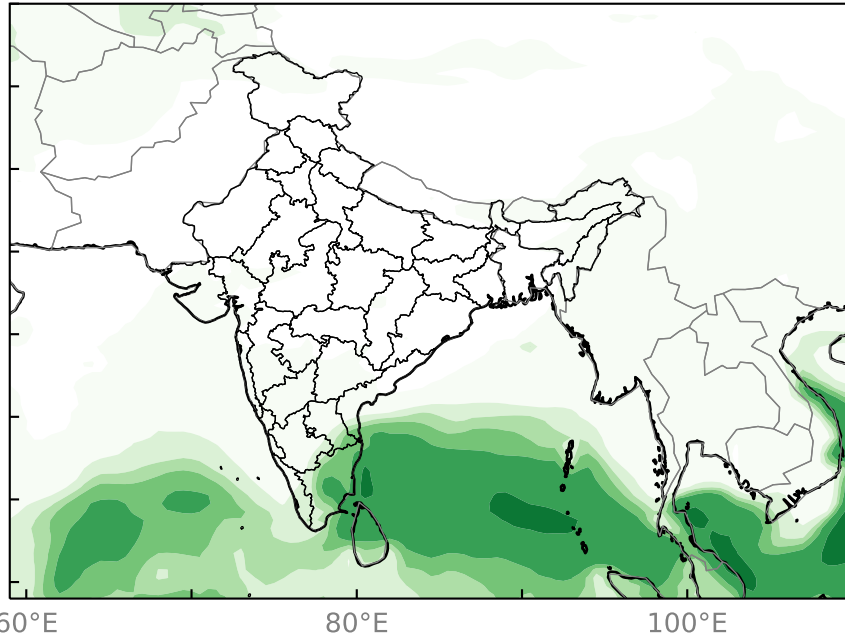

NCMRWF Extended Range Forecasts: 20241212

Precipitation (mm/day)

Week 1: 13Dec-19Dec

Week 2: 20Dec-26Dec

Week 3: 27Dec-02Jan

Week 4: 03Jan-09Jan