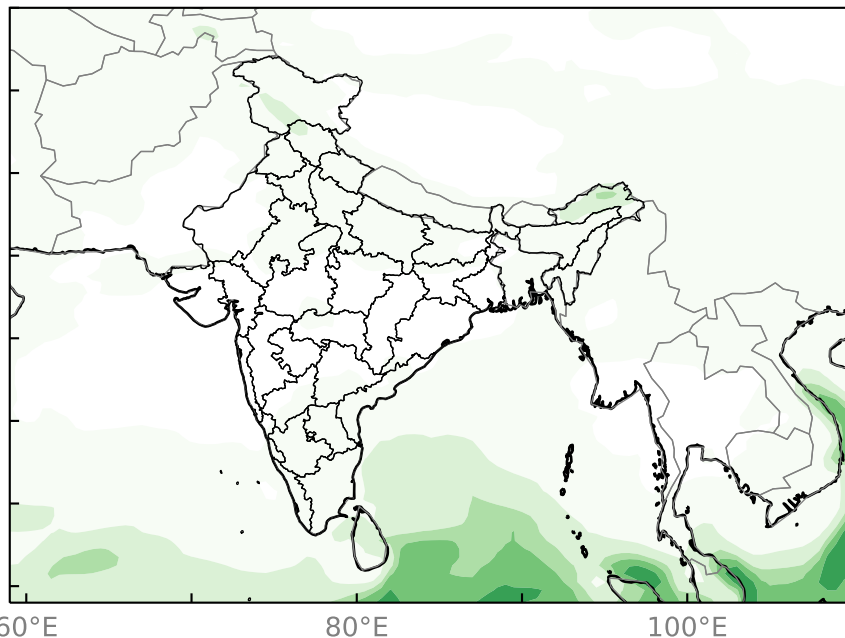

NCMRWF Extended Range Forecasts: 20241212

Precipitation (mm/day)

Week 1: 13Dec-19Dec

Week 2: 20Dec-26Dec

Week 3: 27Dec-02Jan

Week 4: 03Jan-09Jan