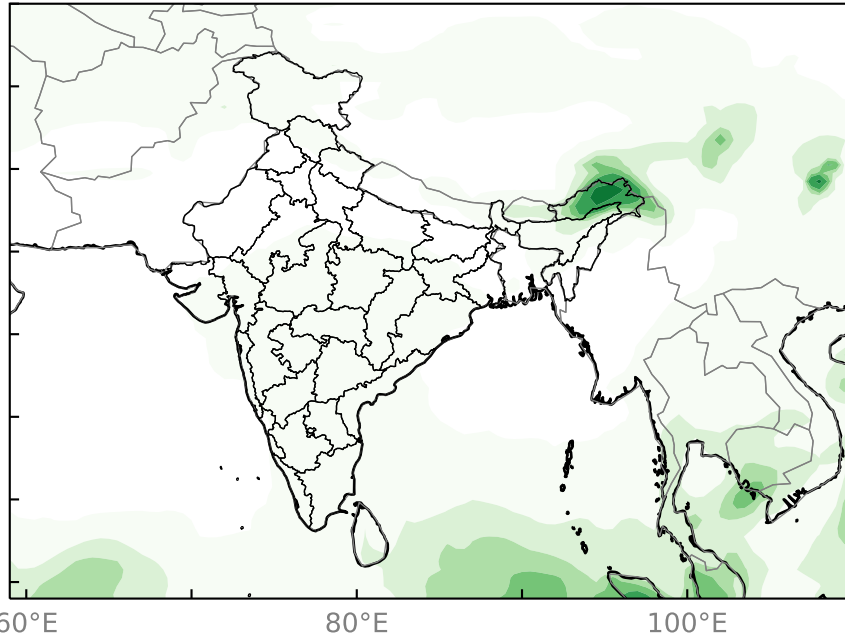

# NCMRWF Extended Range Forecasts: 20250327

## Precipitation (mm/day)

Week 1: 28Mar-03Apr

Week 2: 04Apr-10Apr

Week 3: 11Apr-17Apr

Week 4: 18Apr-24Apr