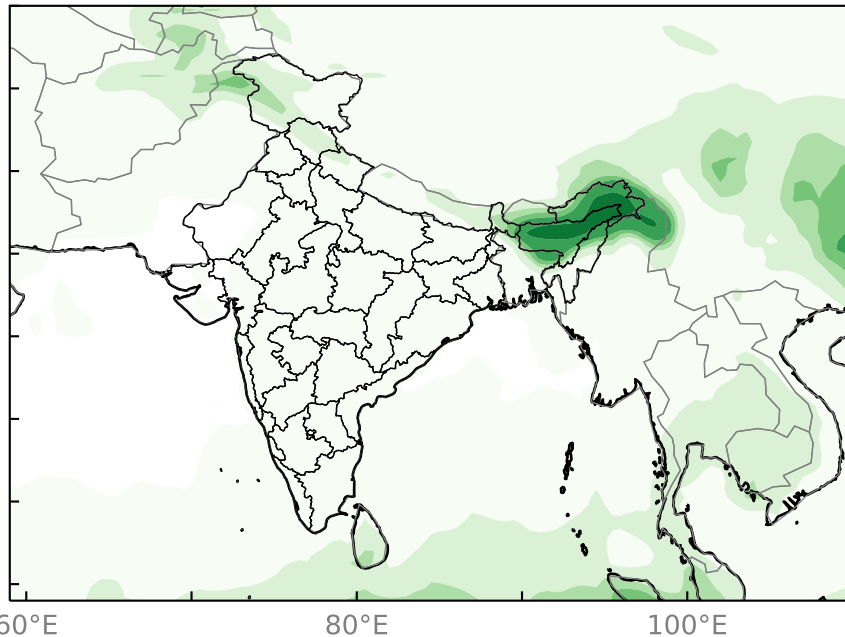

## Precipitation (mm/day)

Week 1: 28Mar-03Apr

Week 2: 04Apr-10Apr

Week 3: 11Apr-17Apr

Week 4: 18Apr-24Apr