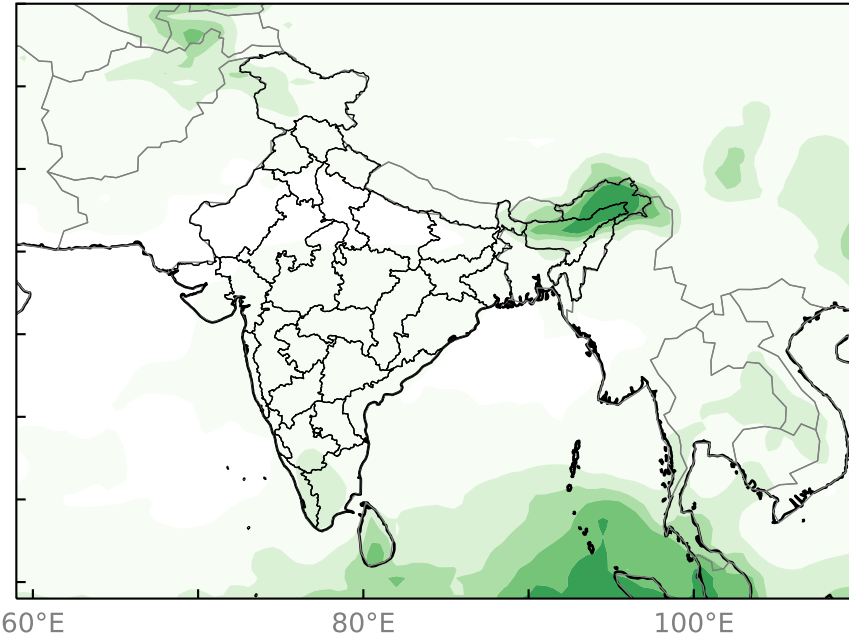

# NCMRWF Extended Range Forecasts: 20250327

## Precipitation (mm/day)

Week 1: 28Mar-03Apr

Week 2: 04Apr-10Apr

Week 3: 11Apr-17Apr

Week 4: 18Apr-24Apr